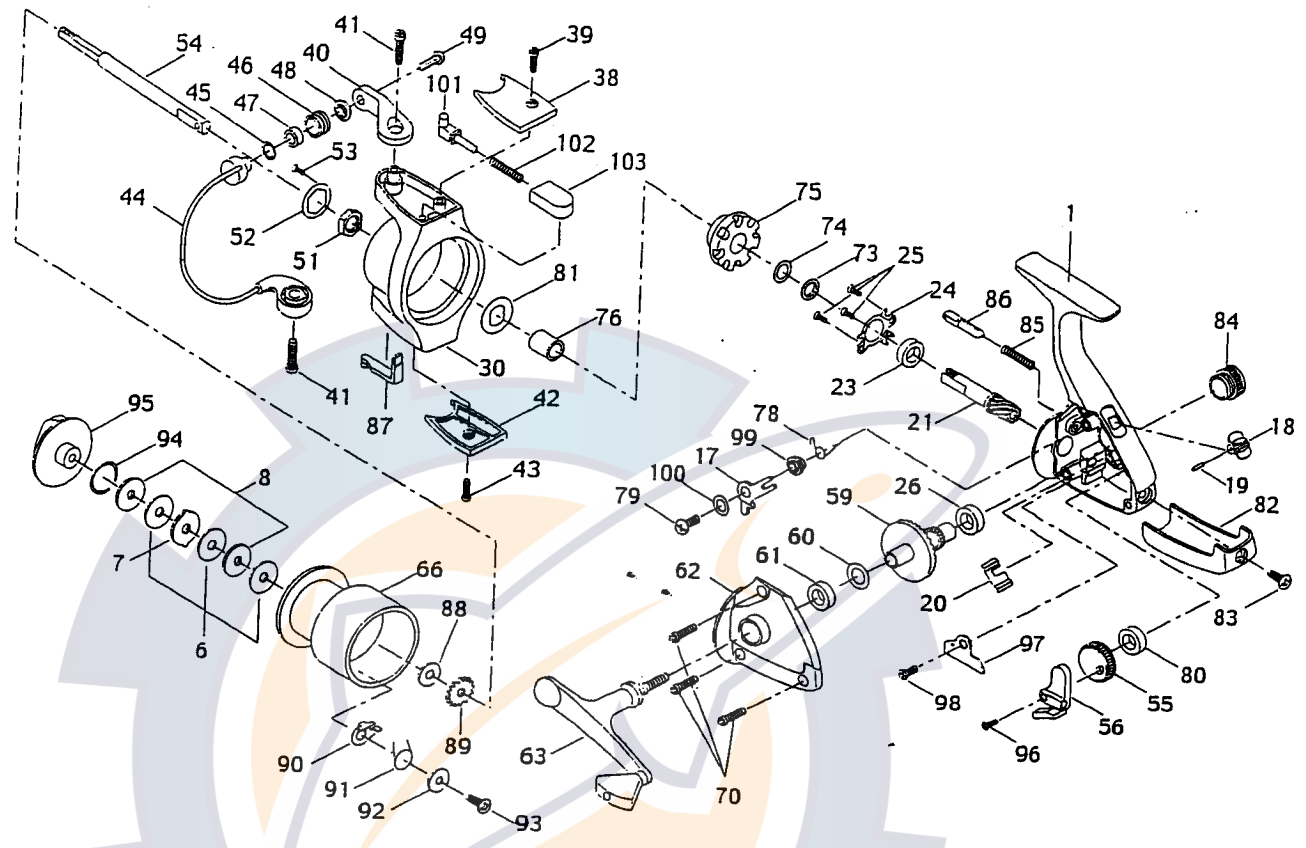

Trophy Collection

1000TC
2000TC
3000TC
4000TC

Abu Garcia

No	Part Name	1000	2000	3000	4000
1	Frame	1079958	1079959	1079960	1079961
6	Drag Washer	1079829	1079830		1079831
7	Eared Drag Washer	1079832	1079833		1079834
8	Keyed Drag Washer	1079835	1079836		1079837
17	Lever	1079838			1079839
18	Push Button		1079962		
19	Push Button Pin		1079841		
20	Push Button Spring		1079842		
21	Pinion		1079843		1079844
23	Bail Bearing			1079845	
24	Bail Bearing Retainer			1079846	
25	Retainer Screw			1079847	
26	Drive Gear Bearing			1079848	
30	Pick up Housing	1079963	1079964	1079965	1079966
38	Bail Bracket Cover	1079967	1079968	1079969	1079970
39	Cover Screw		1079857		
40	Bail Bracket	1079971	1079972	1079973	1079974
41	Bracket Screw		1079862		
42	Trip Bracket Cover	1079975	1079976	1079977	1079978
43	Cover Screw		Same as 39		
44	Bail Assy	1079979	1079980	1079981	1079982
45	Line Roller Washer	NA		1079872	
46	Line Roller	1079873		1079874	
47	Line Roller Bearing	NA		1079876	
48	Line Roller Washer	1079877		1079878	
49	Line Roller Screw	1079879		1079880	
51	Pickup Housing Nut		1079881		
52	Lock Washer	NA		1079883	
53	Lock Screw	NA		1079885	
54	Main Shaft	1079886	1079887	1079888	1079889
55	L.W. Gear	1079890	1079891	1079892	1079893
56	L.W. Bracket	1079894		1079895	
59	Drive Gear	1079896		1079897	
60	Drive Gear Washer		1079898		
61	Drive Gear Bearing		1079899		